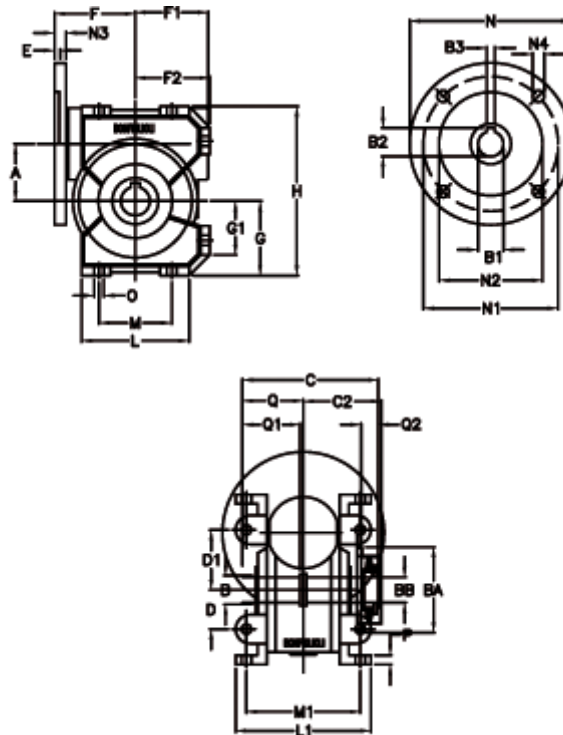

Data Sheet

Article number: 390204901802716
 Description: Worm Gear with Torque Limiter
 VF 49-L1-U-18 P71B5

Measures

a = 49.5	C2 = 63.5	g = 64.5	N = 160	Q1 = 41
B = 25	D = 34	G1 = 46.5	N1 = 130	Q2 = 15
B1 E7 = 14	D1 = 52	H = 146.5	N2 = 110	
B2 = 16.3	Description = VF 49U-xx-71B5	H1 = 110.5	N3 = 10.5	
B3 H9 = 5	E = 3.0	L = 93	N4 = 9.5	
BA = 63	F = 70	L1 = 117	O = 8.5	
BB H7 = 14	F1 = 63	m = 63	P = 8	
C = 105	F2 = 64.5	M1 = 98.5	Q = 51.0	